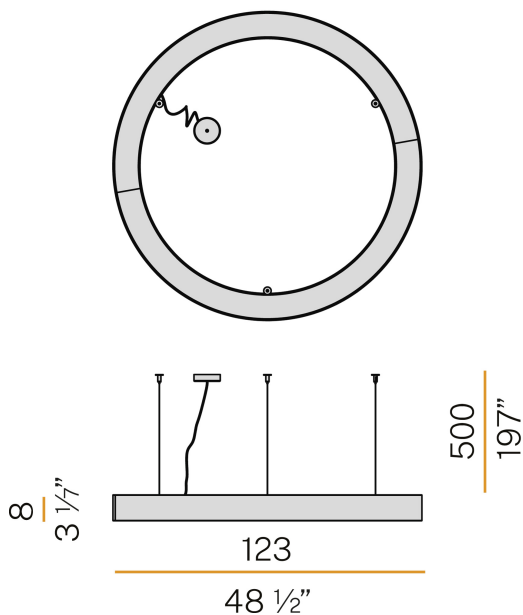

PANZERI

Silver Ring

220-240V AC dimmable (DALI/Push DIM)

L08217.120.0402

Data sheet

CODE	L08217.120.0402
SYSTEM POWER CONSUMPTION	75W
EFFICACY	69.77lm/W
LIGHT SOURCE	LED
LIGHT SOURCE LIFETIME	L80 (B20) 80.000h
COLOUR TEMPERATURE	3000K Ra>90
LIGHT DISTRIBUTION	diffused
POWER SUPPLY	220-240V AC
FREQUENCY	50/60Hz
ELECTRICAL CONFIGURATION	dimmable (DALI/Push DIM)
DRIVER	integrated included
NOMINAL LUMINOUS FLUX	10477lm
LUMEN OUTPUT	5233lm
EFFICIENCY	49.9%
WEIGHT	13,16 Kg
PROTECTION DEGREE	IP40
COLOUR TOLLERANCES	SDCM 3
GLOW WIRE TEST PERFORMANCE	850°
PACKING DIMENSIONS (CM)	136,0 x 18,0 x 136,0

Suspension lighting fixture for interiors, with direct light emission. Pickled sheet metal structure in polyacrylic paint. Aluminium dissipation plates. Pickled sheet metal covers in white, black or bronze polyacrylic paint, or with gold leaf coating. Diffuser in modelled polycarbonate with opaline finish. Suspension kit with griplocks and 5m (196,9") long steel cables. 5m (196,9") long power cable in transparent PVC. Power canopy with galvanized sheet metal ceiling bracket and pickled sheet metal covering in white, black or bronze polyacrylic paint, or with gold leaf coating.

Technical drawing

Polar diagram