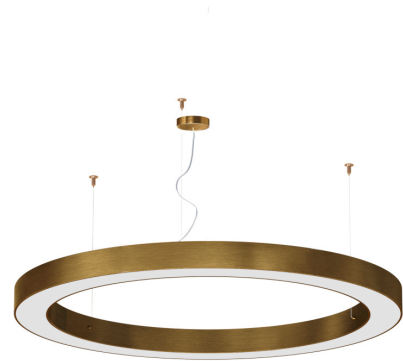

PANZERI

Silver Ring

220-240V AC dimmable (DALI/Push DIM)

L08217.120.0402

Data sheet

CODE	L08217.120.0402
SYSTEM POWER CONSUMPTION	75W
EFFICACY	69.77lm/W
LIGHT SOURCE	LED
LIGHT SOURCE LIFETIME	L80 (B20) 80.000h
COLOUR TEMPERATURE	3000K Ra>90
LIGHT DISTRIBUTION	diffused
POWER SUPPLY	220-240V AC
FREQUENCY	50/60Hz
ELECTRICAL CONFIGURATION	dimmable (DALI/Push DIM)
DRIVER	integrated included
NOMINAL LUMINOUS FLUX	10477lm
LUMEN OUTPUT	5233lm
EFFICIENCY	49.9%
WEIGHT	13,16 Kg
PROTECTION DEGREE	IP40
COLOUR TOLLERANCES	SDCM 3
GLOW WIRE TEST PERFORMANCE	850°
PACKING DIMENSIONS (CM)	136,0 x 18,0 x 136,0

Suspension lighting fixture for interiors, with direct light emission. Pickled sheet metal structure in polyacrylic paint. Aluminium dissipation plates. Pickled sheet metal covers in white, black or bronze polyacrylic paint, or with gold leaf coating. Diffuser in modelled polycarbonate with opaline finish. Suspension kit with griplocks and 5m (196,9") long steel cables. 5m (196,9") long power cable in transparent PVC. Power canopy with galvanized sheet metal ceiling bracket and pickled sheet metal covering in white, black or bronze polyacrylic paint, or with gold leaf coating.